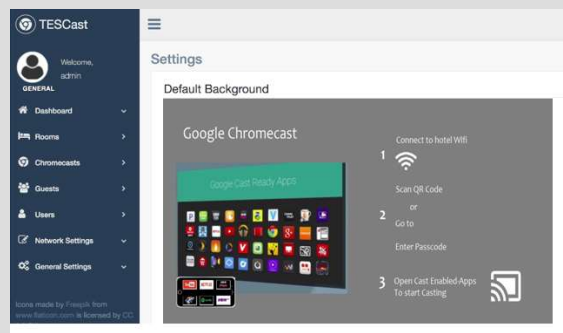

Chromecast Gen 3

Easy to Use

Including Cast Admin Tool

Secured system

Own Devices

Entertainment

Guest Experience Generate Revenue

1
Increase in-house Revenue stream