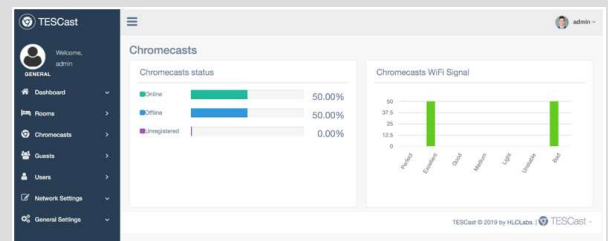

Casting

Welcome to our hotel. We hope you enjoy your stay while watching your favorite show.

Google Chromecast

1. 1 Connect to hotel wifi
   hotel_guest_wifi
2. 2 Scan QR Code
   or
   Go to **tescast.tv**
   Enter Passcode **WX43R**
3. 3 Open Cast enabled APP
   Start Casting

Google Chromecast is a trademark of Google LLC. Other trademarks are the property of their respective owners.

Guest Privacy