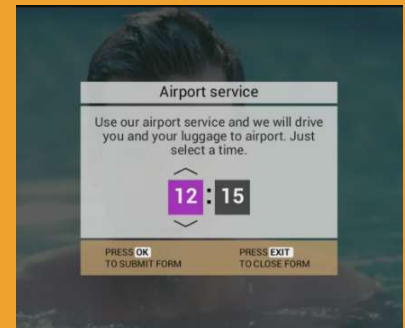

Generate Revenue & Guest Satisfaction

Easy Customization

1

Increase in-house Revenue stream

2

Enhance Guest Experience

3

Promotion Advertising features

4K HD support

3840x2100

Including Hotel Admin Tool

OTT open for APK connect

Term and Condition
Prices are subject to VAT
Solution is based on IP Network Infrastructure
Hotel provide content source (i.e. Satellite or Cable TVs)