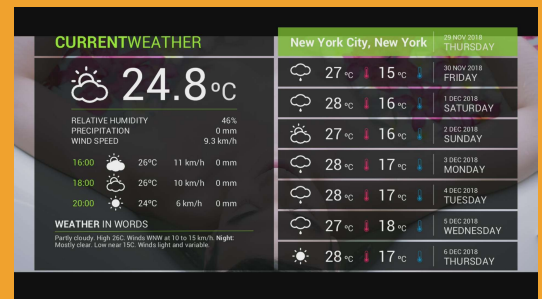

IPTV solution

Services Solution

Solution Type		Basic	Premium
IPTV Server and Set Top Box set		included	included
IPTV Software /Features		included	included
IP Encoder / Receiver (upto 40 channels)		Hotel	included
PMS interface		N/A	included
MA & services support		included	included
Monthly Fee (5 years term) for 100 TV point	THB	41,600	THB 53,800
Monthly Fee (3 years term) for 100 TV point	THB	55,000	THB 71,500
Monthly Fee (5 years term) for 200 TV point	THB	61,200	THB 74,500
Monthly Fee (3 years term) for 200 TV point	THB	79,750	THB 96,500