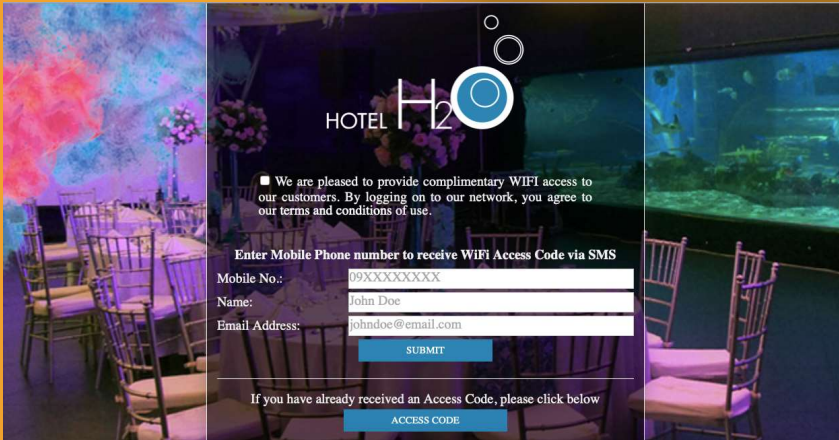

Gateway

Services Solution

Solution Type	Basic	Premium
Gateway Server and License	included	included
Gateway Features	included	included
PMS interface	N/A	included
MA & services support	included	included
Monthly Fee (2 years term)	THB 26,500	THB 35,000

Features:

- Unlimited Devices
- Customized Guest Login
- Bandwidth Configuration
- Data Retention Compliance

Create
Connect
Customize

Own Managed

Including
Admin
Management
Tool

Property Key Benefit

1

Input Customization
Data Collection

2

Easy managed
Easy Tool

3

On Premise or
Cloud Base

Term and Condition
Prices are subject to VAT
Solution is Internet Gateway
Property to provide bandwidth

- Actual site survey is required.
- PMS interface - Optional
- Features: Passcode or SMS Authentication / User option input by email or social media for marketing use /

- Bandwidth control and Usage
- Admin tool for in-house managed
- Prices valid till 2019

www.AYWCorporation.com
info@AYWCorporation.com
02 101 2669