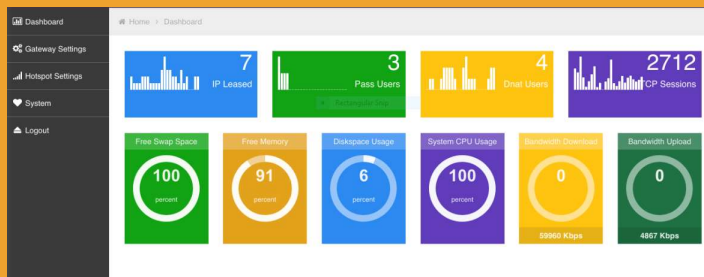

Features:

- Unlimited Devices
- Customized Guest Login
- Bandwidth Configuration
- Data Retention Compliance

Create
Connect
Customize

Own Managed

Including
Admin
Management
Tool

Property Key Benefit

1

Input Customization
Data Collection

2

Easy managed
Easy Tool

3

On Premise or
Cloud Base

Term and Condition
Prices are subject to VAT
Solution is Internet Gateway
Property to provide bandwidth

- Actual site survey is required.
- PMS interface - Optional
- Features: Passcode or SMS Authentication / User option input by email or social media for marketing use /