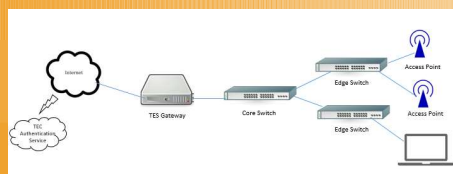

Gateway

Services Solution

Solution Type	Basic	Premium
Gateway Server and License	included	included
Gateway Features	included	included
PMS interface	N/A	included
MA & services support	included	included
Monthly Fee (2 years term)	THB 26,500	THB 35,000

Features:

- Unlimited Devices
- Customized Guest Login
- Bandwidth Configuration
- Data Retention Compliance

Create
Connect
Customize

Own Managed

Including
Admin
Management
Tool

Property Key Benefit

1

Input Customization
Data Collection

2

Easy managed
Easy Tool

3

On Premise or
Cloud Base

Term and Condition
Prices are subject to VAT
Solution is Internet Gateway
Property to provide bandwidth

- Actual site survey is required.
- PMS interface - Optional
- Features: Passcode or SMS Authentication / User option input by email or social media for marketing use /