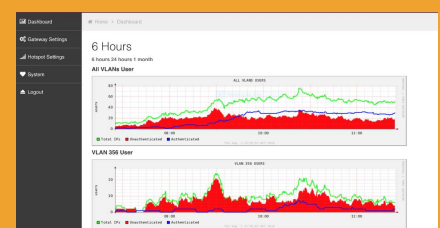

2

Easy managed
Easy Tool

3

On Premise or
Cloud Base

Term and Condition
Prices are subject to VAT
Solution is Internet Gateway
Property to provide bandwidth

- Actual site survey is required.
- PMS interface - Optional
- Features: Passcode or SMS Authentication / User option input by email or social media for marketing use /